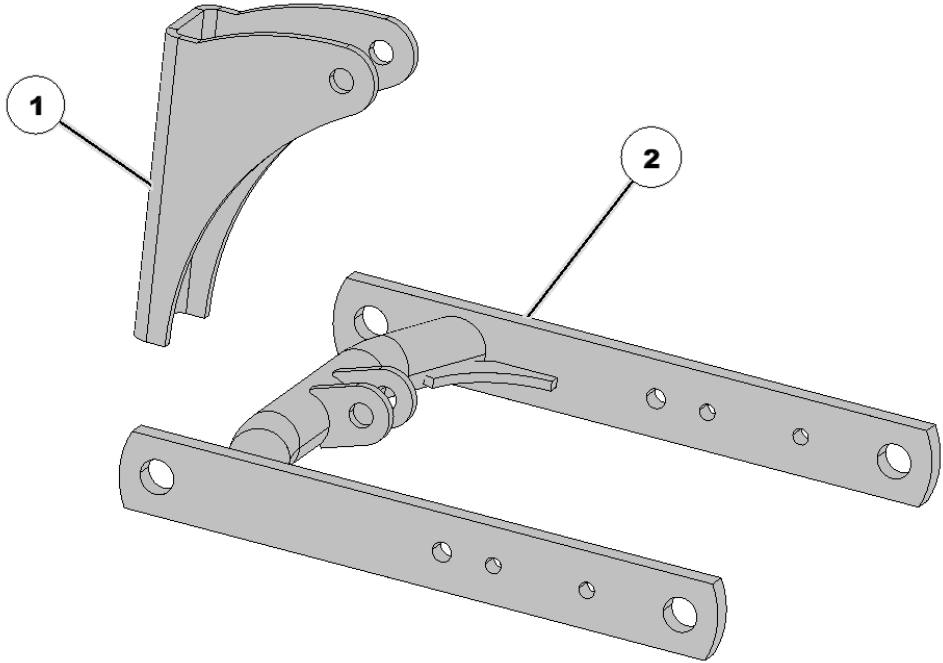

729320 Case IH Row Unit Mount Kit

Item No.	Part Number	Part Name	QTY	Remarks
1		Bracket	1	Case Cylinder W Mount
2		Parallel Arm	1	PARALLEL ARM
	729325	Hardware Kit	1	DF - Case 12XX