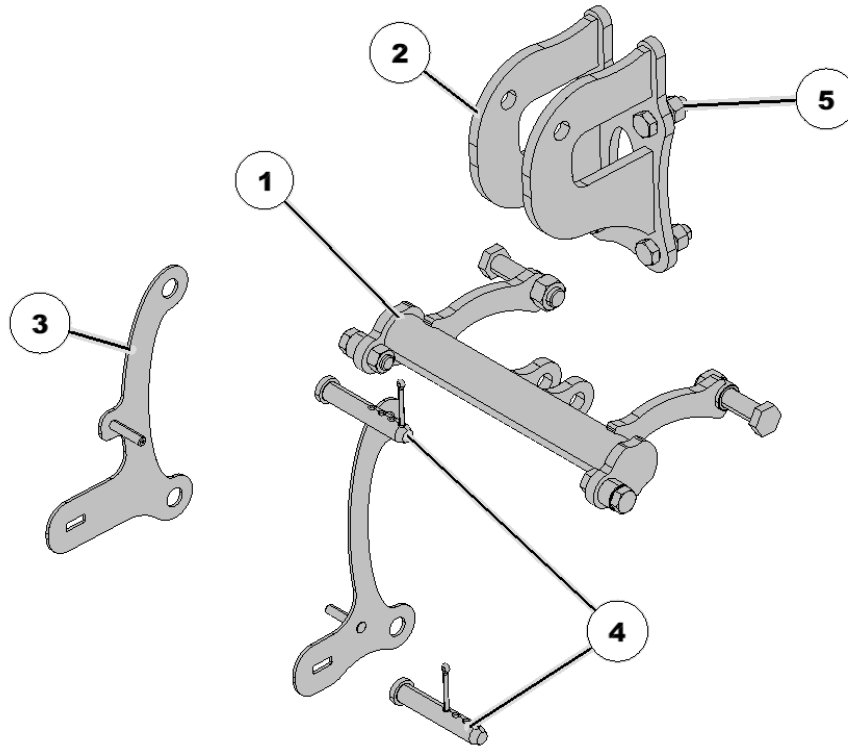

729395 Kinze 4900 Row Unit Mount Kit

Item No.	Part Number	Part Name	QTY	Remarks
1		Parallel Arm	1	KZ 4900
2		Parallel Arm	1	DF MOUNT, UPPER
3		BRACKET	1	KZ 4900, VSET/VDRIVE
4	729314	Hardware Kit	1	DF Cylinder Pin
5	729283	Hardware Kit DF KZ 4000	1	DF, KZ 4900