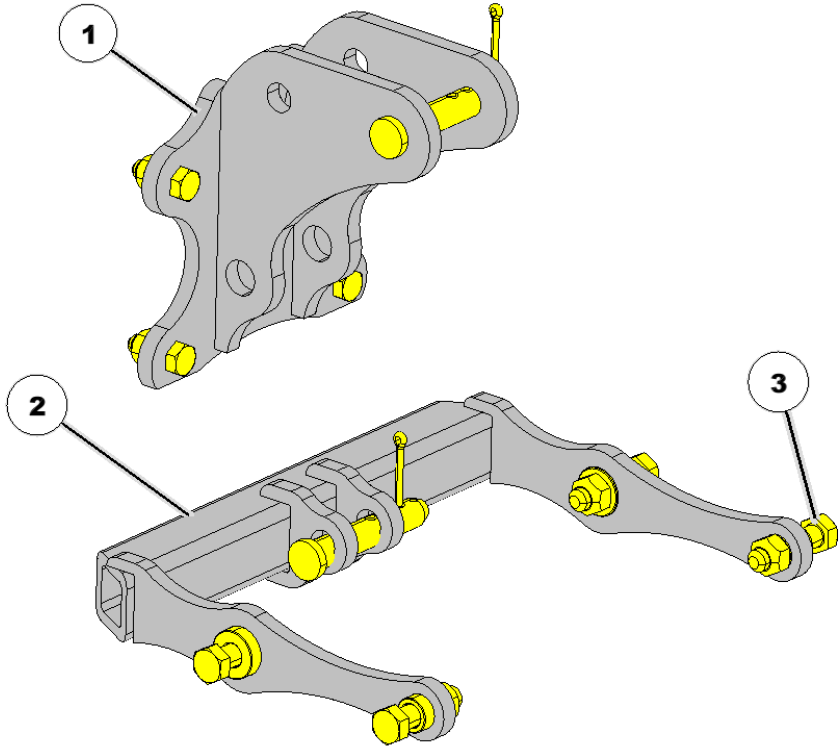

729390 White 6/8/9000 Row Unit Mount Kit (vDrive Only)

Item No.	Part Number	Part Name	QTY	Remarks
1		Upper Cylinder Mount	1	WHITE DELTAFORCE
2		Lower Cylinder Mount	1	WHITE DELTAFORCE
3	729385	Hardware Kit	1	Includes all Yellow Items