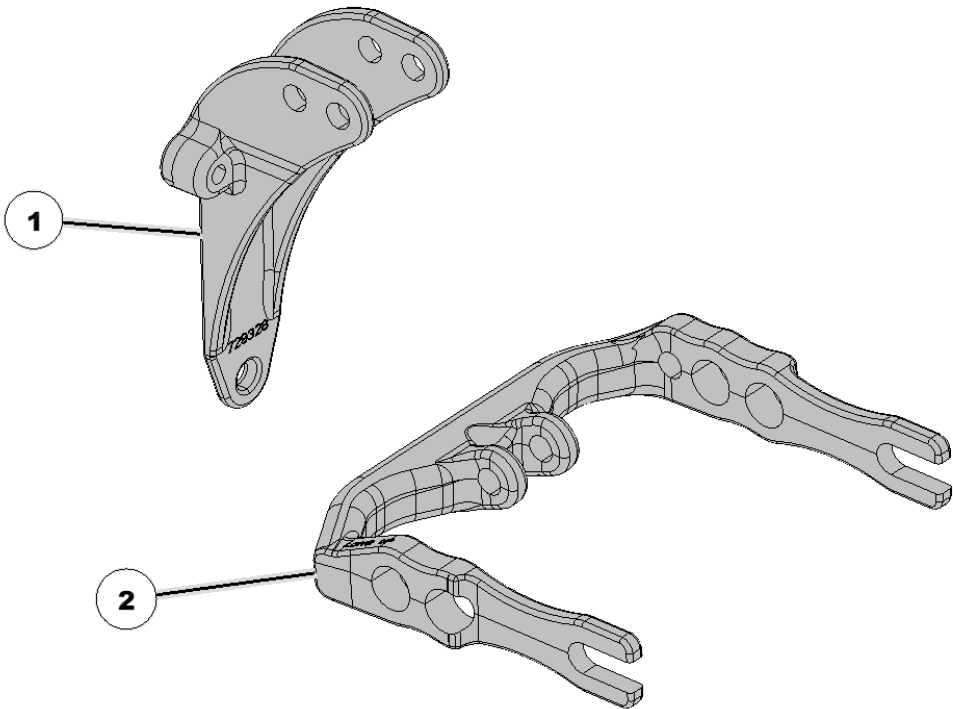

729300 JD 17xx/17x5/7200 Row Unit Mount Kit

Item No.	Part Number	Part Name	QTY	Remarks
1		JD W-Mount Bracket	1	
2		JD Parallel Arm Bracket	1	JD PARALLEL ARM BRACKET
	729332	Hardware Kit DF -JD 17XX	1	JD 72XX, 17XX, 17X5/ME5 DF Brackets