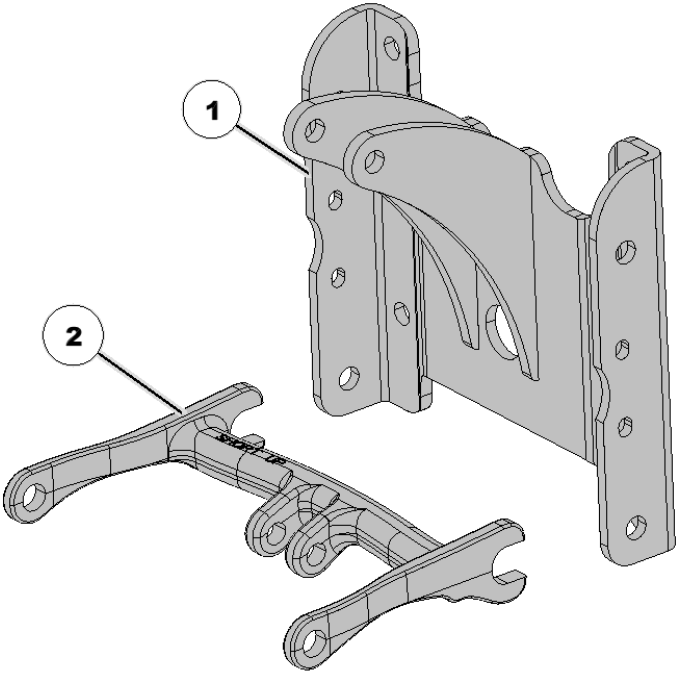

729340 Kinze 2000 Row Unit Mount Kit

Item No.	Part Number	Part Name	QTY	Remarks
1		Bracket	1	JD 7000 / KZ 2000 DF
2		Kinze Parallel Arm Bracket	1	
	729315	Hardware Kit DF -Kinze 3xxx	1	HARDWARE KIT