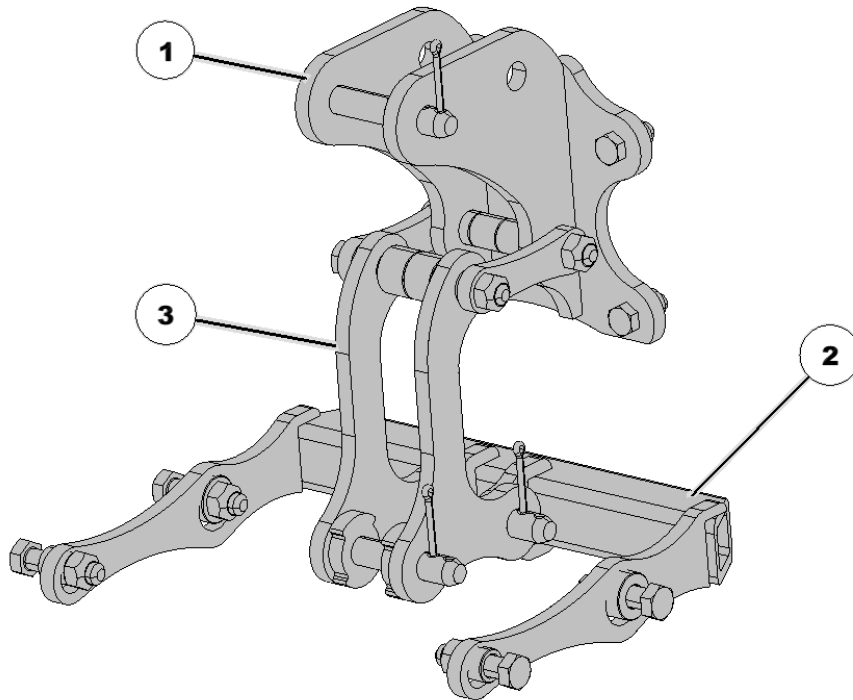

729330 White 6/8/9000 Row Unit Mount Kit (Non vDrive Only)

Item No.	Part Number	Part Name	QTY	Remarks
1		Upper Cylinder Mount	1	WHITE DELTAFORCE
2		Lower Cylinder Mount	1	WHITE DELTAFORCE
3		Offset Kit	1	WHITE DELTAFORCE
	729385	Hardware Kit	1	WHITE DELTAFORCE W/ VDRIVE