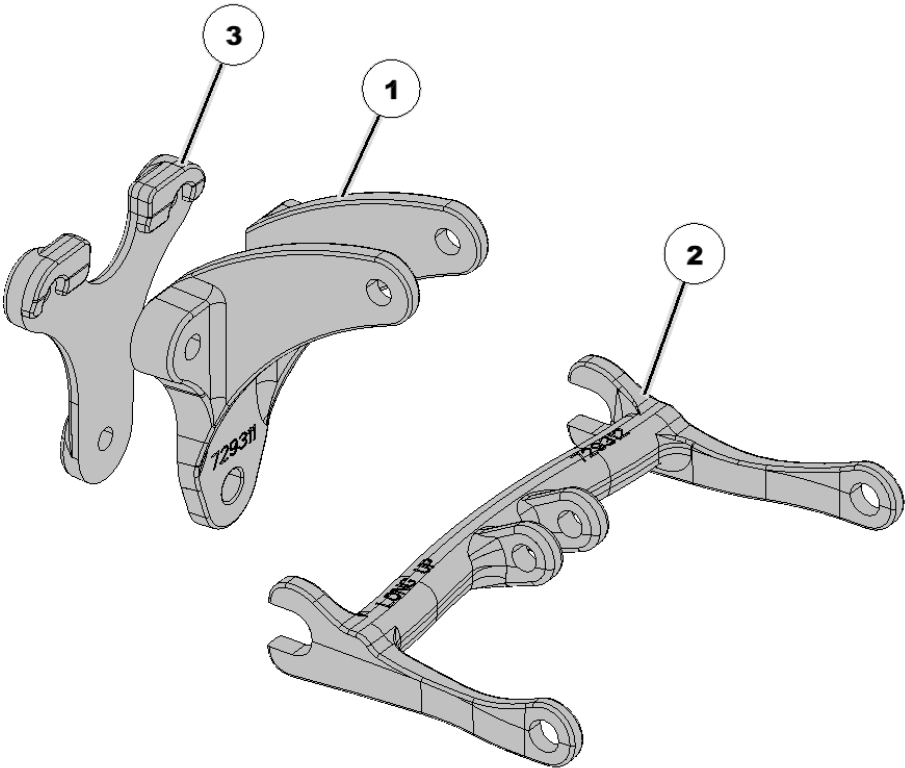

729310 Kinze 3000 Pull Row Unit Mount Kit

Item No.	Part Number	Part Name	QTY	Remarks
1		Kinze W-Mount Bracket	1	
2		Kinze Parallel Arm Bracket	1	
3		Kinze W-Mount Support	1	
	729315	Hardware Kit DF -Kinze 3xxx	1	HARDWARE KIT