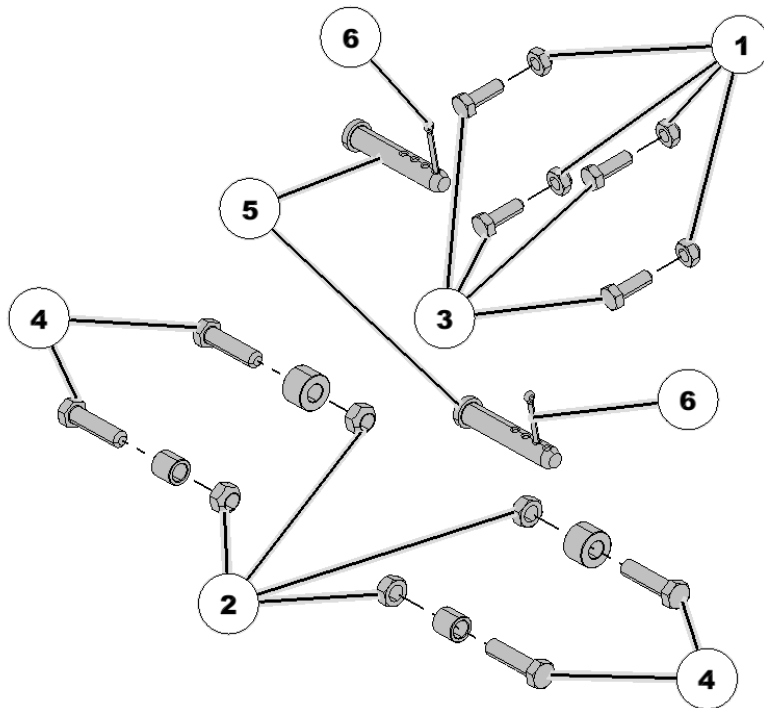

729385 Hardware Kit for White DF Brackets (vDrive Bracket)

Item No.	Part Number	Part Name	QTY	Remarks
1		NUT	4	M10 Top Lock Nut
2		NUT	4	M12x1.75 Lock Nut
3		BOLT	4	M10X1.5X30 mm Full Thread
4		BOLT	4	M12X1.75X50 mm
5		PIN	2	DF Cylinder - Long
6		Cotter Pin	2	5/32 x 1.25 Cotter Pin
7		BUSHING	2	
8		BUSHING	2