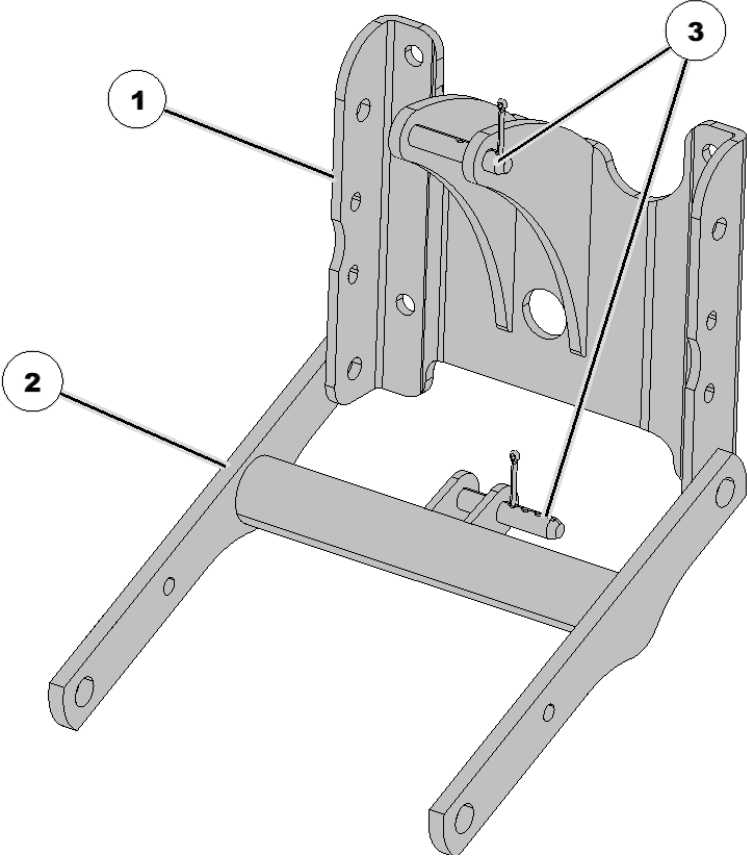

729393 JD 7000 Row Unit Mount Kit

Item No.	Part Number	Part Name	QTY	Remarks
1		Bracket	1	JD 7000 / KZ 2000 DF
2		Lower Arm	1	JD 7000 WITH DF
3	729314	Hardware Kit	1	DF Cylinder Pins