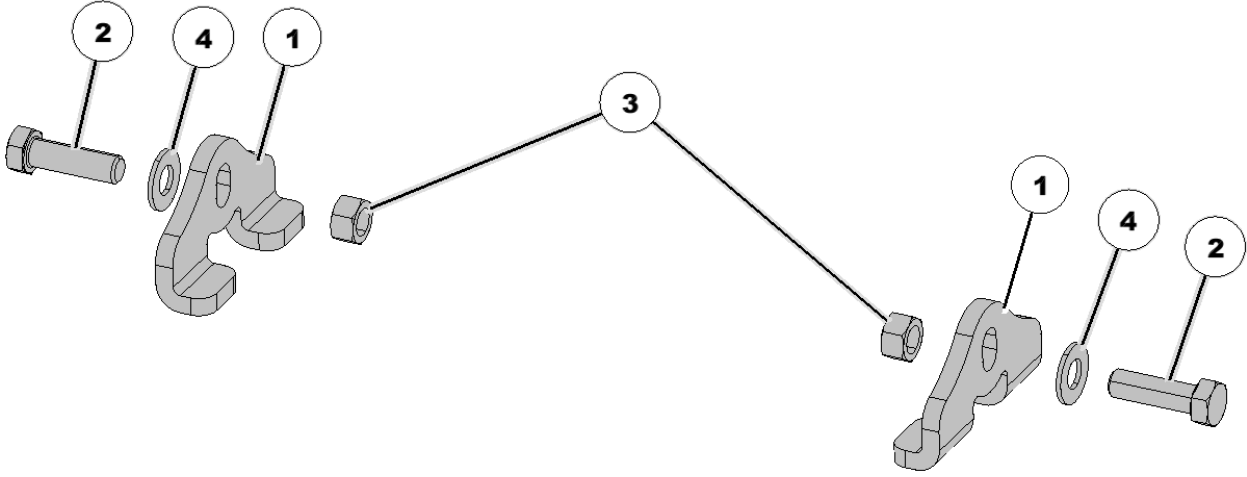

## 729115 AirForce Compressor Run Kit

Item No.	Part Number	Part Name	QTY	Remarks
1	726168	Connector	1	Female 1/4" NPT x 1/4" PTC
2		Harness	1	Air Force Compressor Run
3	755054	Switch	1	Pressure

# 729256 Lift Manifold Extension Harness

Item No.	Part Number	Part Name	QTY	Remarks
1	729256	Harness	1	Lift Manifold Extension 10'

# 729273 DeltaForce Stop Kit for Kinze 3000 Pusher Rows

Item No.	Part Number	Part Name	QTY	Remarks
1		ROW UNIT STOP	2	
2	13107	Bolt	2	3/8-16 x 1.25 GRD 5 BOLT ZN
3	37264_DNU	LOCK NUT	2	3/8-16 TOP LOCK STL ZINC
4	33082	Washer	2	3/8 SAE FLAT ZN