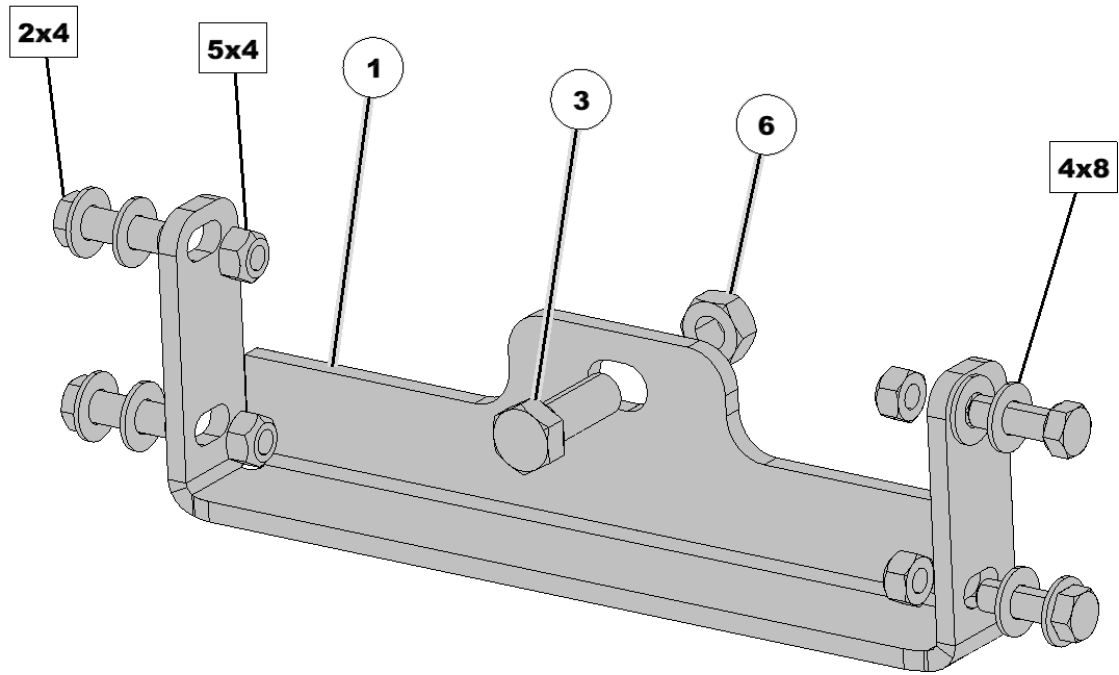

729637 Case IH 1260/1265 W Mount Stiffener Bracket

Item No.	Part Number	Part Name	QTY	Remarks
1		BRACKET	1	Case 12XX
		KIT	1	Case 12XX Stiffener Hardware
2		Bolt	4	3/8-16 x 1 1/8 Grade 5
3		BOLT	1	1/2"-13 x 1.375 Grade 5
4		Washer	8	3/8" SAE Flat
5		LOCK NUT	4	3/8"-16 Top Lock
6		Nut	1	Top Lock 1/2"-13