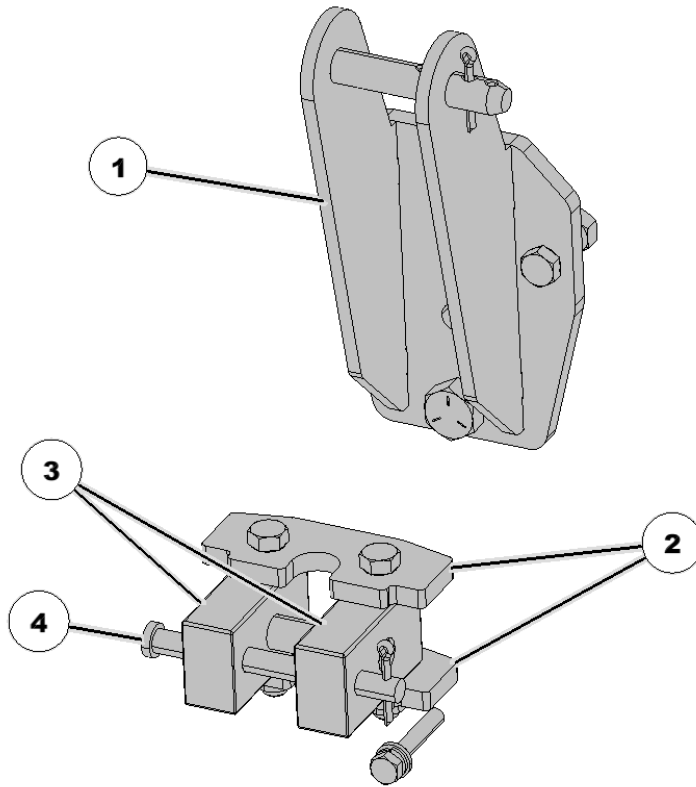

729396 JD Twin Row Unit Mount Kit

Item No.	Part Number	Part Name	QTY	Remarks
1		BRACKET	1	TWIN ROW UPPER BRACKET
2		BRACKET	2	LOWER BRKT CLAMP
3		BRACKET	2	LOWER PIN JOINT, TWIN ROW
4	729514	HARDWARE KIT	1	TWIN ROW DF HARDWARE KIT