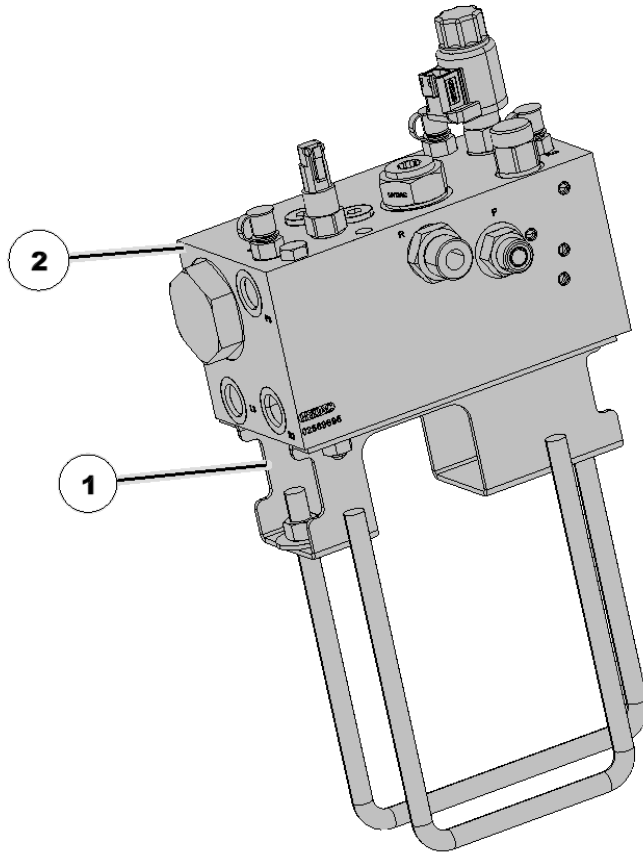

729650 DeltaForce Base Kit

Item No.	Part Number	Part Name	QTY	Remarks
1	729656	Mount Kit	1	DF MANIFOLD MOUNT
2	729651	Delta Force Lift Manifold	1	DELTAFORCE LIFT
	729654	Hose Kit	1	DF LIFT MANIFOLD
	729058	DeltaForce Spare Kit	1	Diagnostic Tools
	955293	Instructions	1	DeltaForce Installation
	955340	Reference Card	1	DeltaForce Quick