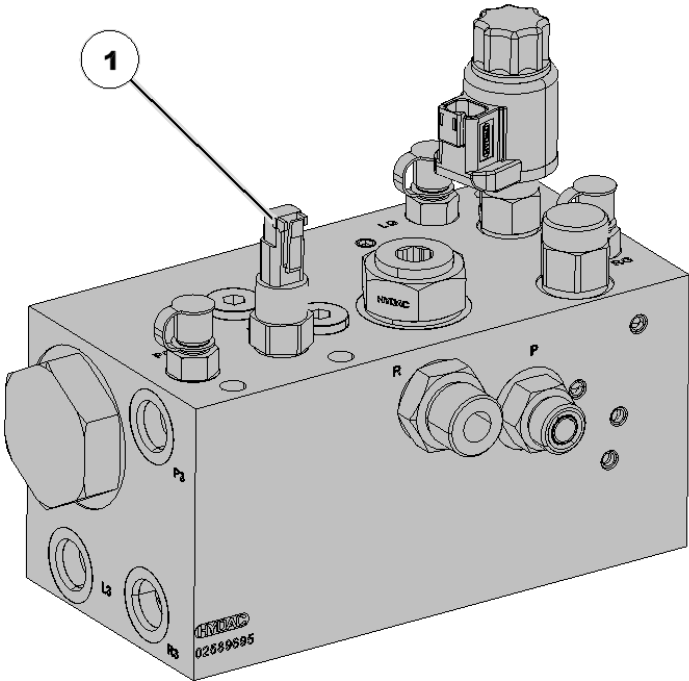

729651 DeltaForce Lift Manifold

Item No.	Part Number	Part Name	QTY	Remarks
1	727007	Sensor	1	Pressure and Temperature