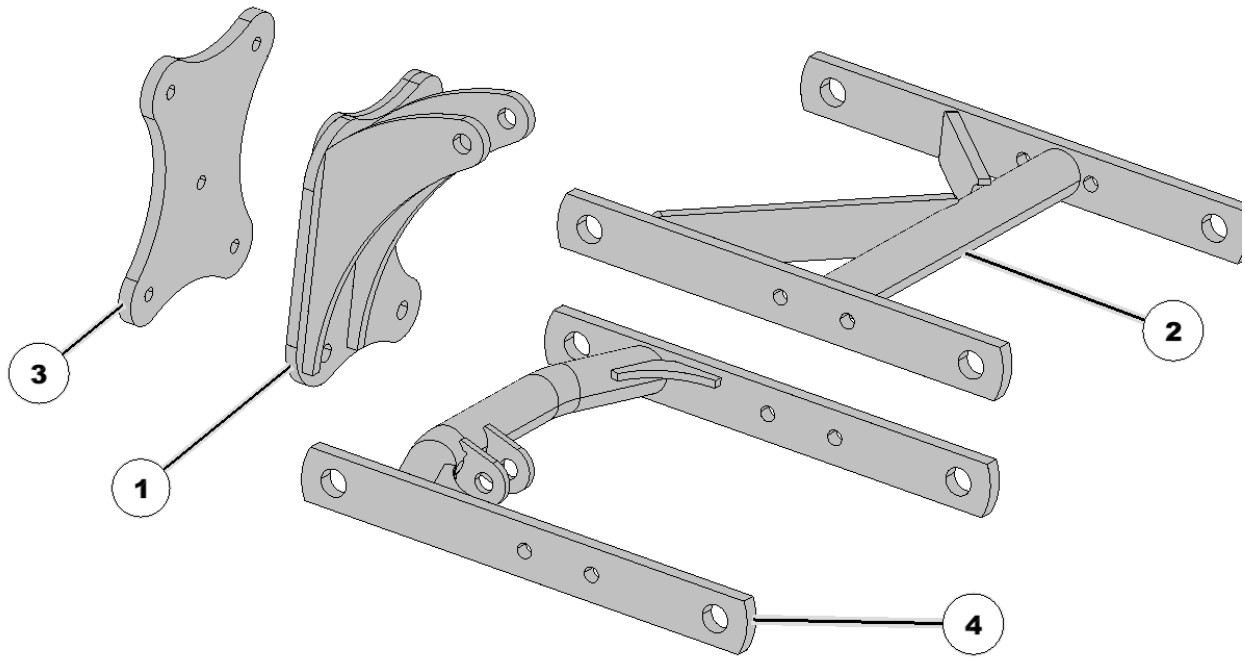

729350 Kinze 3000 Push Row Unit Mount Kit

Item No.	Part Number	Part Name	QTY	Remarks
1		Cylinder Bracket	1	KINZE PUSHER, W-MOUNT
2		Parallel Arm Kinze Pusher Upper	1	KINZE PUSHER UPPER
3		Mount Plate	1	W-MOUNT REAR - KINZE PUSHER
4		Parallel Arm Kinze Pusher Lower	1	KINZE PUSHER LOWER
	729355	Hardware Kit	1	Kinze Pusher