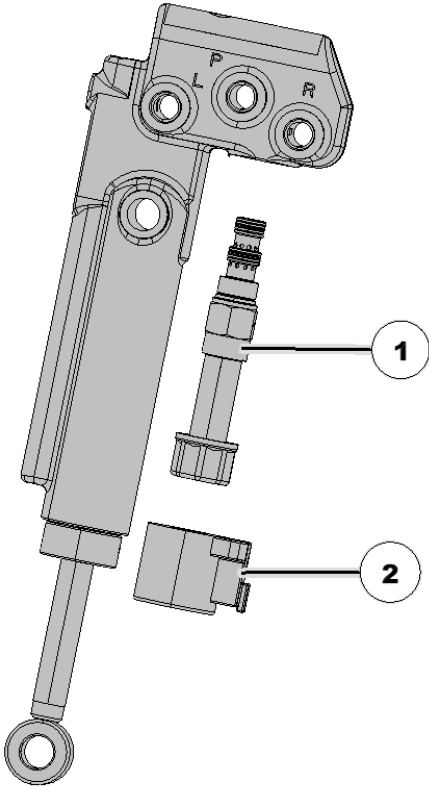

729602 Hydraulic Cylinder

Item No.	Part Number	Part Name	QTY	Remarks
1	729609	Delta Pressure Control Valve	1	Also Used as Lift Valve in the Lift Manifold
2	729606	Delta Force Valve Coil	1